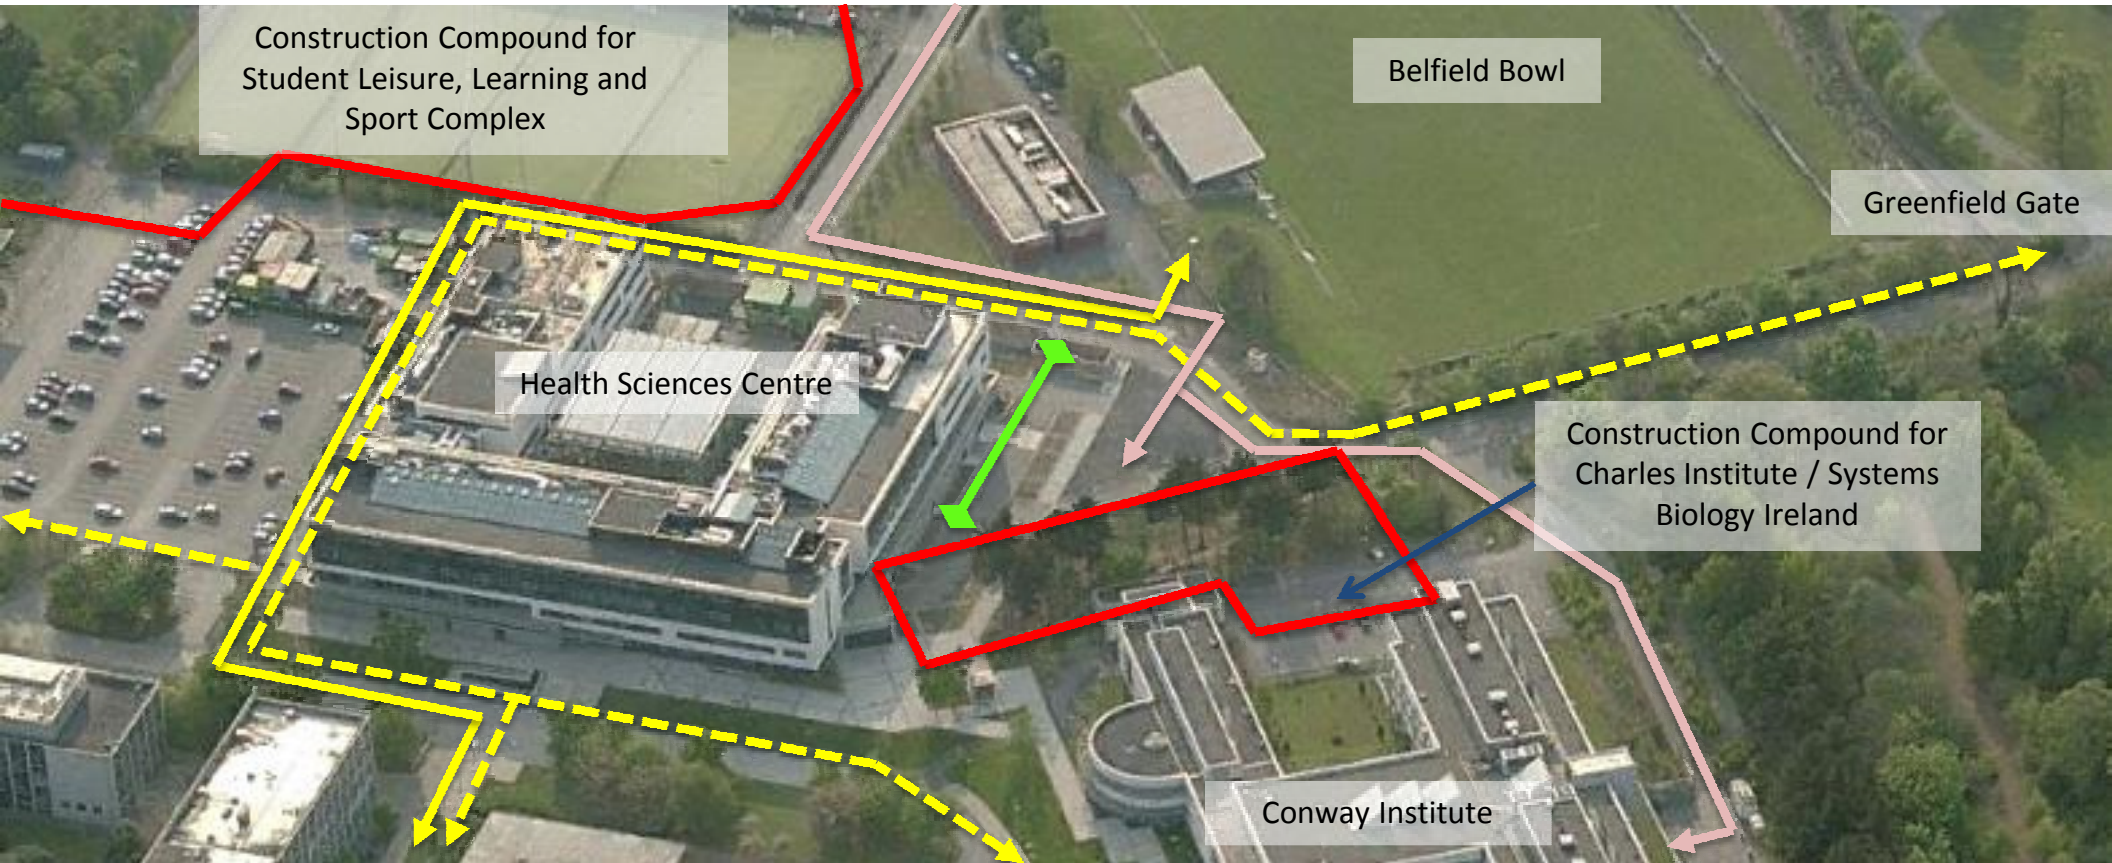

Temporary Construction Arrangements for Charles Institute / Systems Biology

Car Parking facilities are now located at the Newstead Complex.

Bicycle and Motorcycle Parking facilities are located adjacent the Health Sciences Centre.

Queries please contact the Maintenance Help Desk ext: 1111 or email maintenance@ucd.ie

Pedestrian Access to UCD Bowl from N11 Entrance
 Pedestrian Access to and from Greenfield Gate
 Fire Access and Deliveries
 No Through Route for Pedestrian Access

Operation Arrangements Revert to Normal

Late 2010